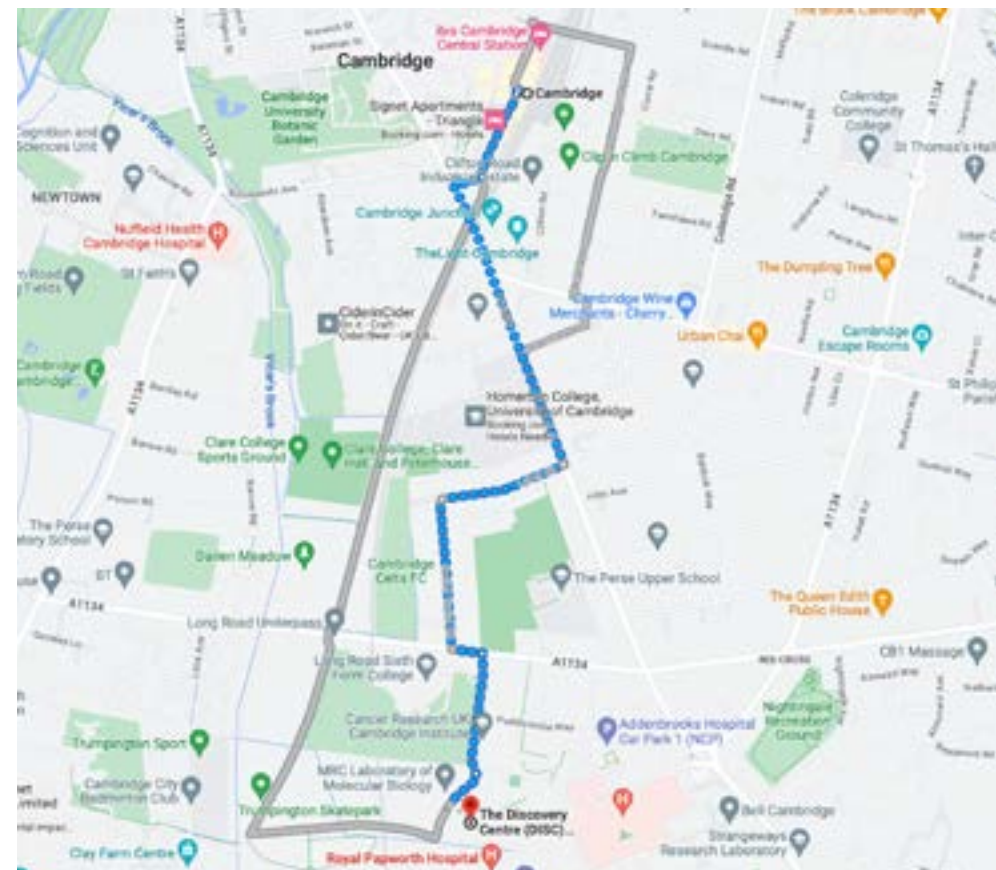

Travelling by car

Please note there is no onsite external visitor parking available.

Directions from M11

- At junction 11, take the A10 exit to A1309/Cambridge (South)/Harston
- Continue on A1309
- Turn right at the first crossroad (Addenbrooke's Road)
- At the next roundabout take the 2nd exit (Addenbrooke's Road)
- Continue on Addenbrooke's Road
- At the next roundabout turn right onto Dame Mary Archer Way, then take the first exit on the left to access the public car park 'Car Park 2'.

Stagecoach Citi and Park & Ride Services

Citi 1

Arbury, City Centre, Addenbrooke's, Fulbourn

Citi 7

City Centre, Addenbrooke's, Sawston, Duxford, Saffron Walden

Trumpington Park & Ride

Park & Ride, City Centre

Babraham Park & Ride

Park & Ride, Addenbrooke's, train station, City Centre

Walking

These are some of the main walking routes from key transport hubs local to The Discovery Centre:

From Cambridge City centre/train station

From Babraham Park & Ride

Walking time is approximately 35 minutes.

[Click here](#) for directions.

From Addenbrooke's main bus stop

Walking time is approximately 10 minutes.

[Click here](#) for directions.