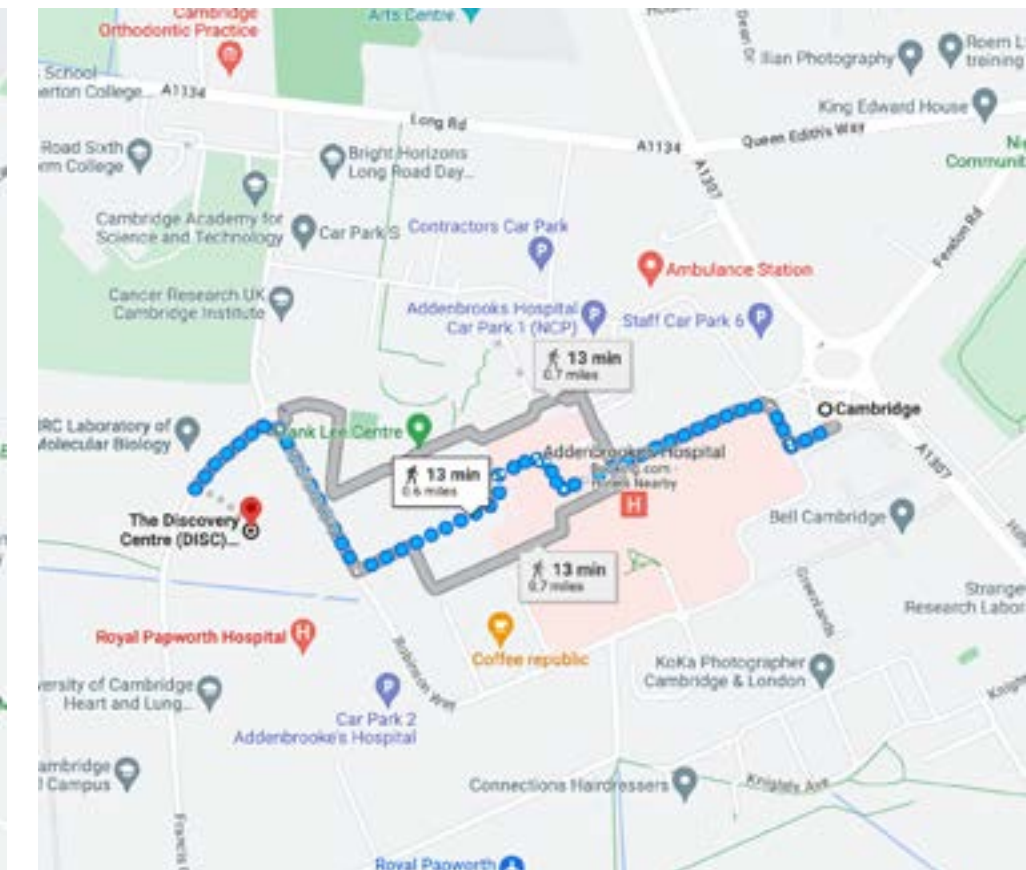

How to get to The Discovery Centre (DISC)

Contents

Travelling by car	2
Travelling by taxi	2
Travelling by cycle	3
Train & bus travel	4
Walking	5

About The Discovery Centre (DISC)

The DISC is located in Cambridge, UK. It is a state-of-the-art global R&D facility enabling the delivery of our science-led strategy, turning science into medicine.

Travelling by car

Please note there is no onsite external visitor parking available.

Directions from M11

- At junction 11, take the A10 exit to A1309/Cambridge (South)/Harston
- Continue on A1309
- Turn right at the first crossroad (Addenbrooke's Road)
- At the next roundabout take the 2nd exit (Addenbrooke's Road)
- Continue on Addenbrooke's Road
- At the next roundabout turn right onto Dame Mary Archer Way, then take the first exit on the left to access the public car park 'Car Park 2'.

Babraham Park & Ride

Park & Ride, Addenbrooke's, train station, City Centre

Walking

These are some of the main walking routes from key transport hubs local to The Discovery Centre:

From Cambridge City centre/train station

From Babraham Park & Ride

Walking time is approximately 35 minutes.

[Click here](#) for directions.

From Addenbrooke's main bus stop

Walking time is approximately 10 minutes.

[Click here](#) for directions.