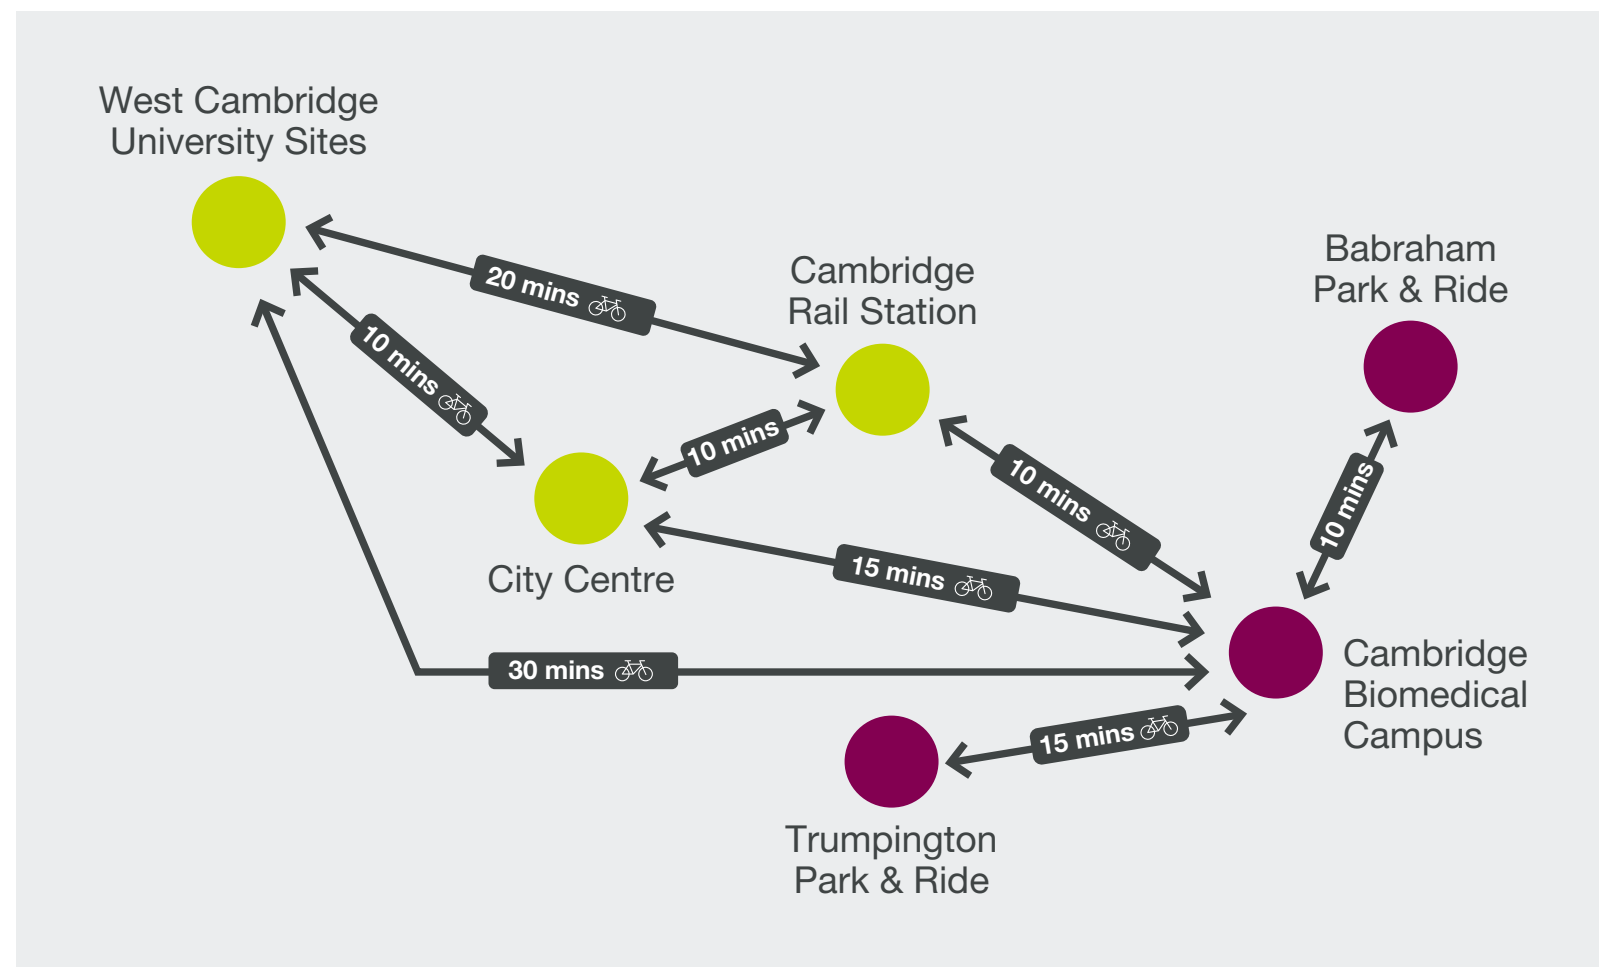

Travelling by cycle

Get on your bike

The CBC is only a 10–15 minute cycle ride from both Babraham and Trumpington Park and Ride sites.

Planning your route

A number of cycling maps are available [here](#).

The [CamCycle Route Planner](#) can be useful if you're new to cycling and would like some assistance with planning your route to work.

Visitor cycle racks are situated outside The Discovery Centre at Robinson Way.