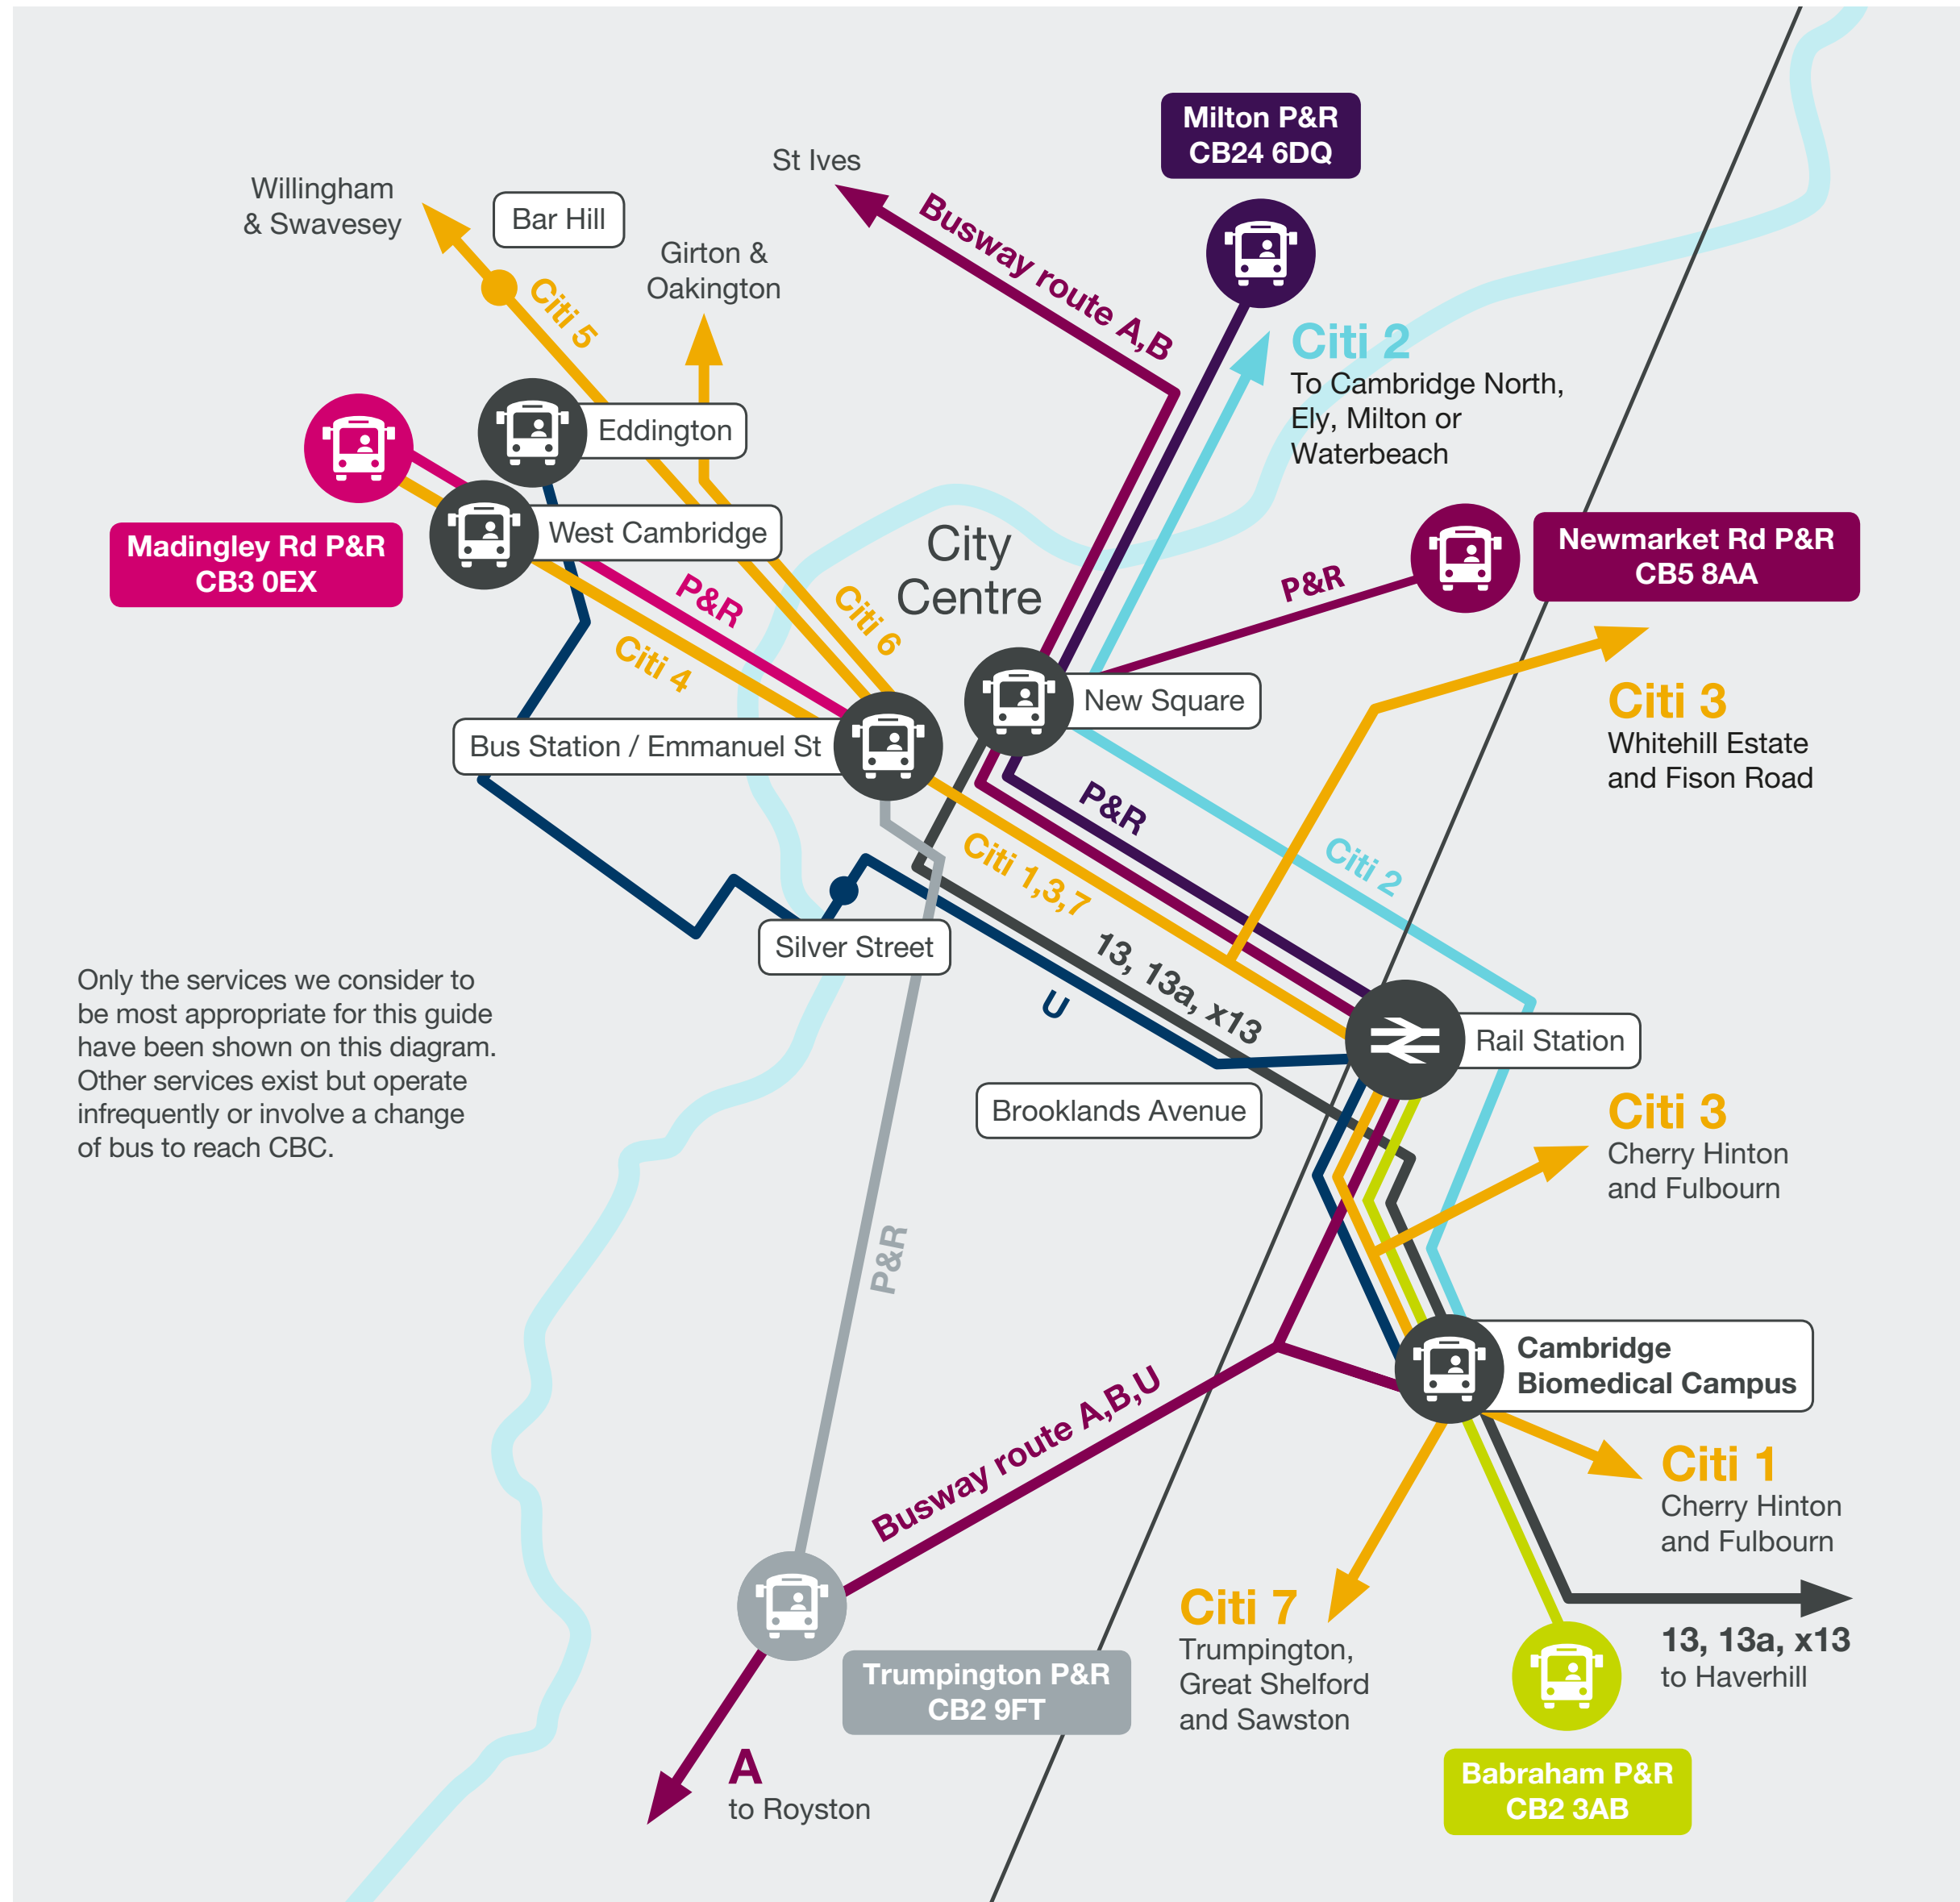

Travelling by taxi

A taxi drop off point is located outside The DISC – walk through the undercroft into the courtyard and follow the signs to Reception.

Please report to Reception upon arrival.

Travelling by cycle

Stagecoach Citi and Park & Ride Services

Citi 1

Arbury, City Centre, Addenbrooke's, Fulbourn

Citi 7

City Centre, Addenbrooke's, Sawston, Duxford, Saffron Walden

Trumpington Park & Ride

Park & Ride, City Centre

Babraham Park & Ride

Park & Ride, Addenbrooke's, train station, City Centre

Walking

These are some of the main walking routes from key transport hubs local to The Discovery Centre:

From Cambridge City centre/train station

From Babraham Park & Ride

Walking time is approximately 35 minutes.

[Click here](#) for directions.

From Addenbrooke's main bus stop

Walking time is approximately 10 minutes.

[Click here](#) for directions.