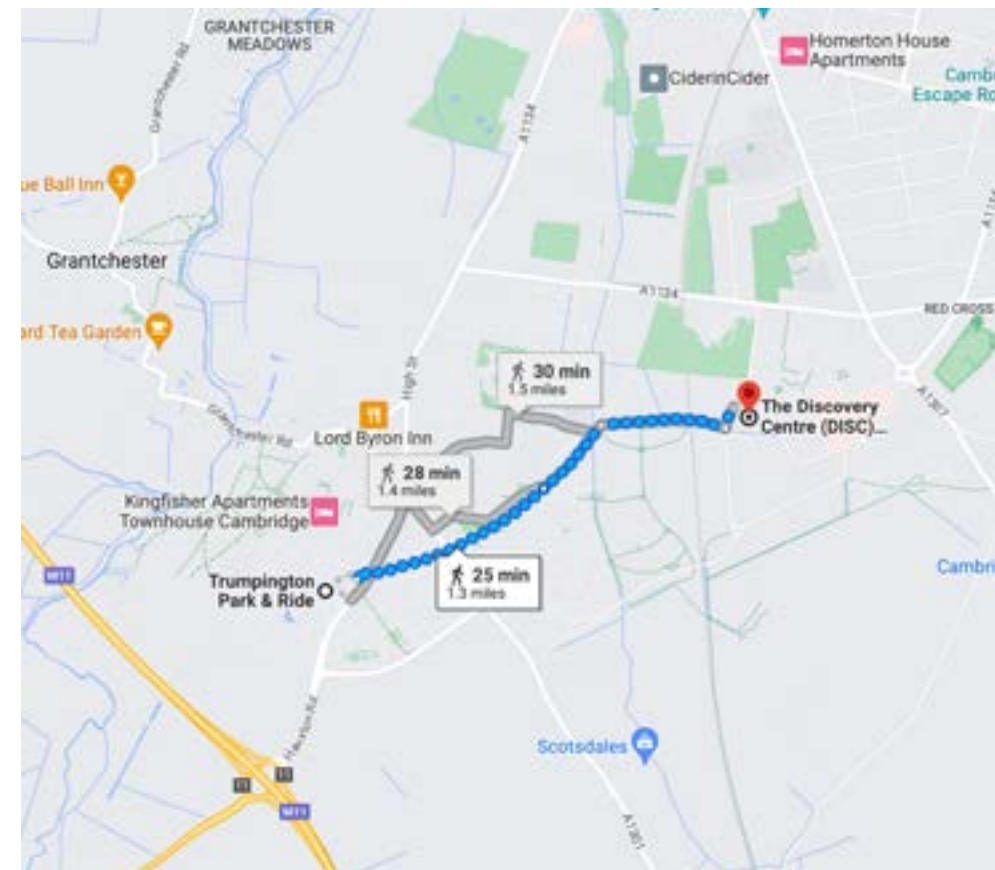

From Trumpington Park & Ride

Walking time is approximately 25 minutes.

[Click here](#) for directions.