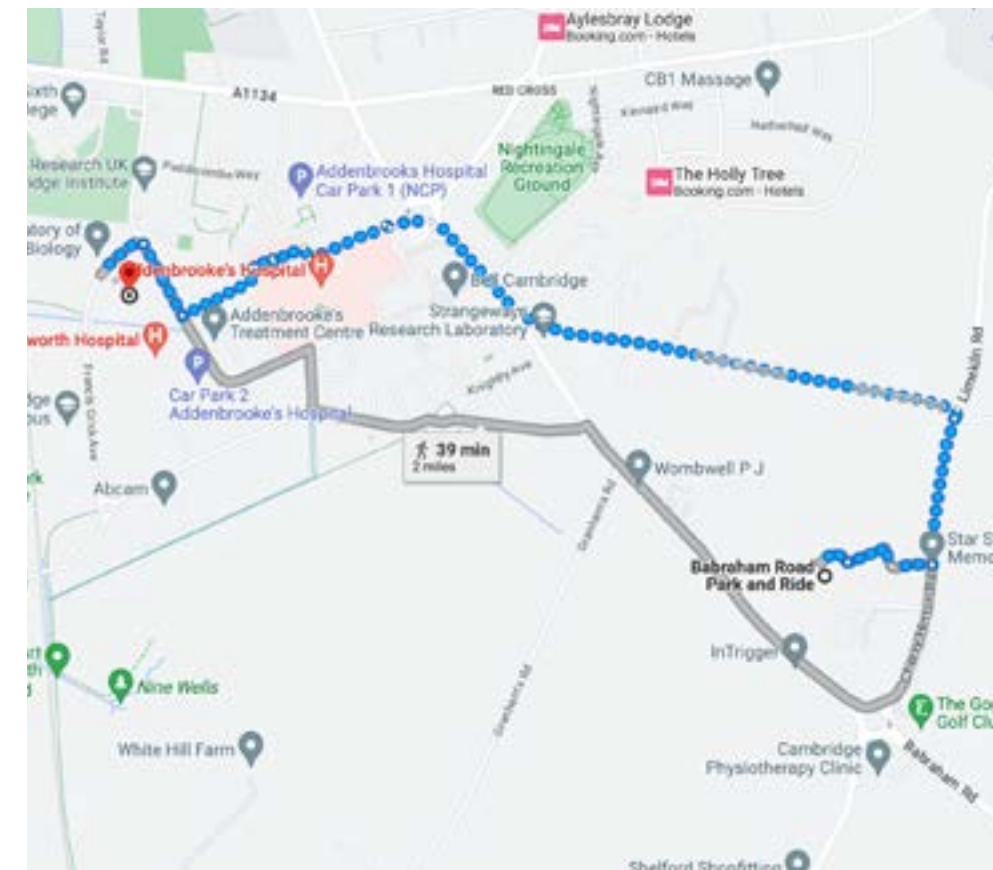

How to get to The Discovery Centre (DISC)

Contents

Travelling by car	2
Travelling by taxi	2
Travelling by cycle	3
Train & bus travel	4
Walking	5

About The Discovery Centre (DISC)

The DISC is located in Cambridge, UK. It is a state-of-the-art global R&D facility enabling the delivery of our science-led strategy, turning science into medicine.

Babraham Park & Ride

Park & Ride, Addenbrooke's, train station, City Centre

Walking

These are some of the main walking routes from key transport hubs local to The Discovery Centre:

From Cambridge City centre/train station

Walking time from central Cambridge train station is approximately 38 minutes via Hills Road.

[Click here](#) for directions.

From Trumpington Park & Ride

Walking time is approximately 25 minutes.

[Click here](#) for directions.

From Babraham Park & Ride

Walking time is approximately 35 minutes.

[Click here](#) for directions.

From Addenbrooke's main bus stop

Walking time is approximately 10 minutes.

[Click here](#) for directions.