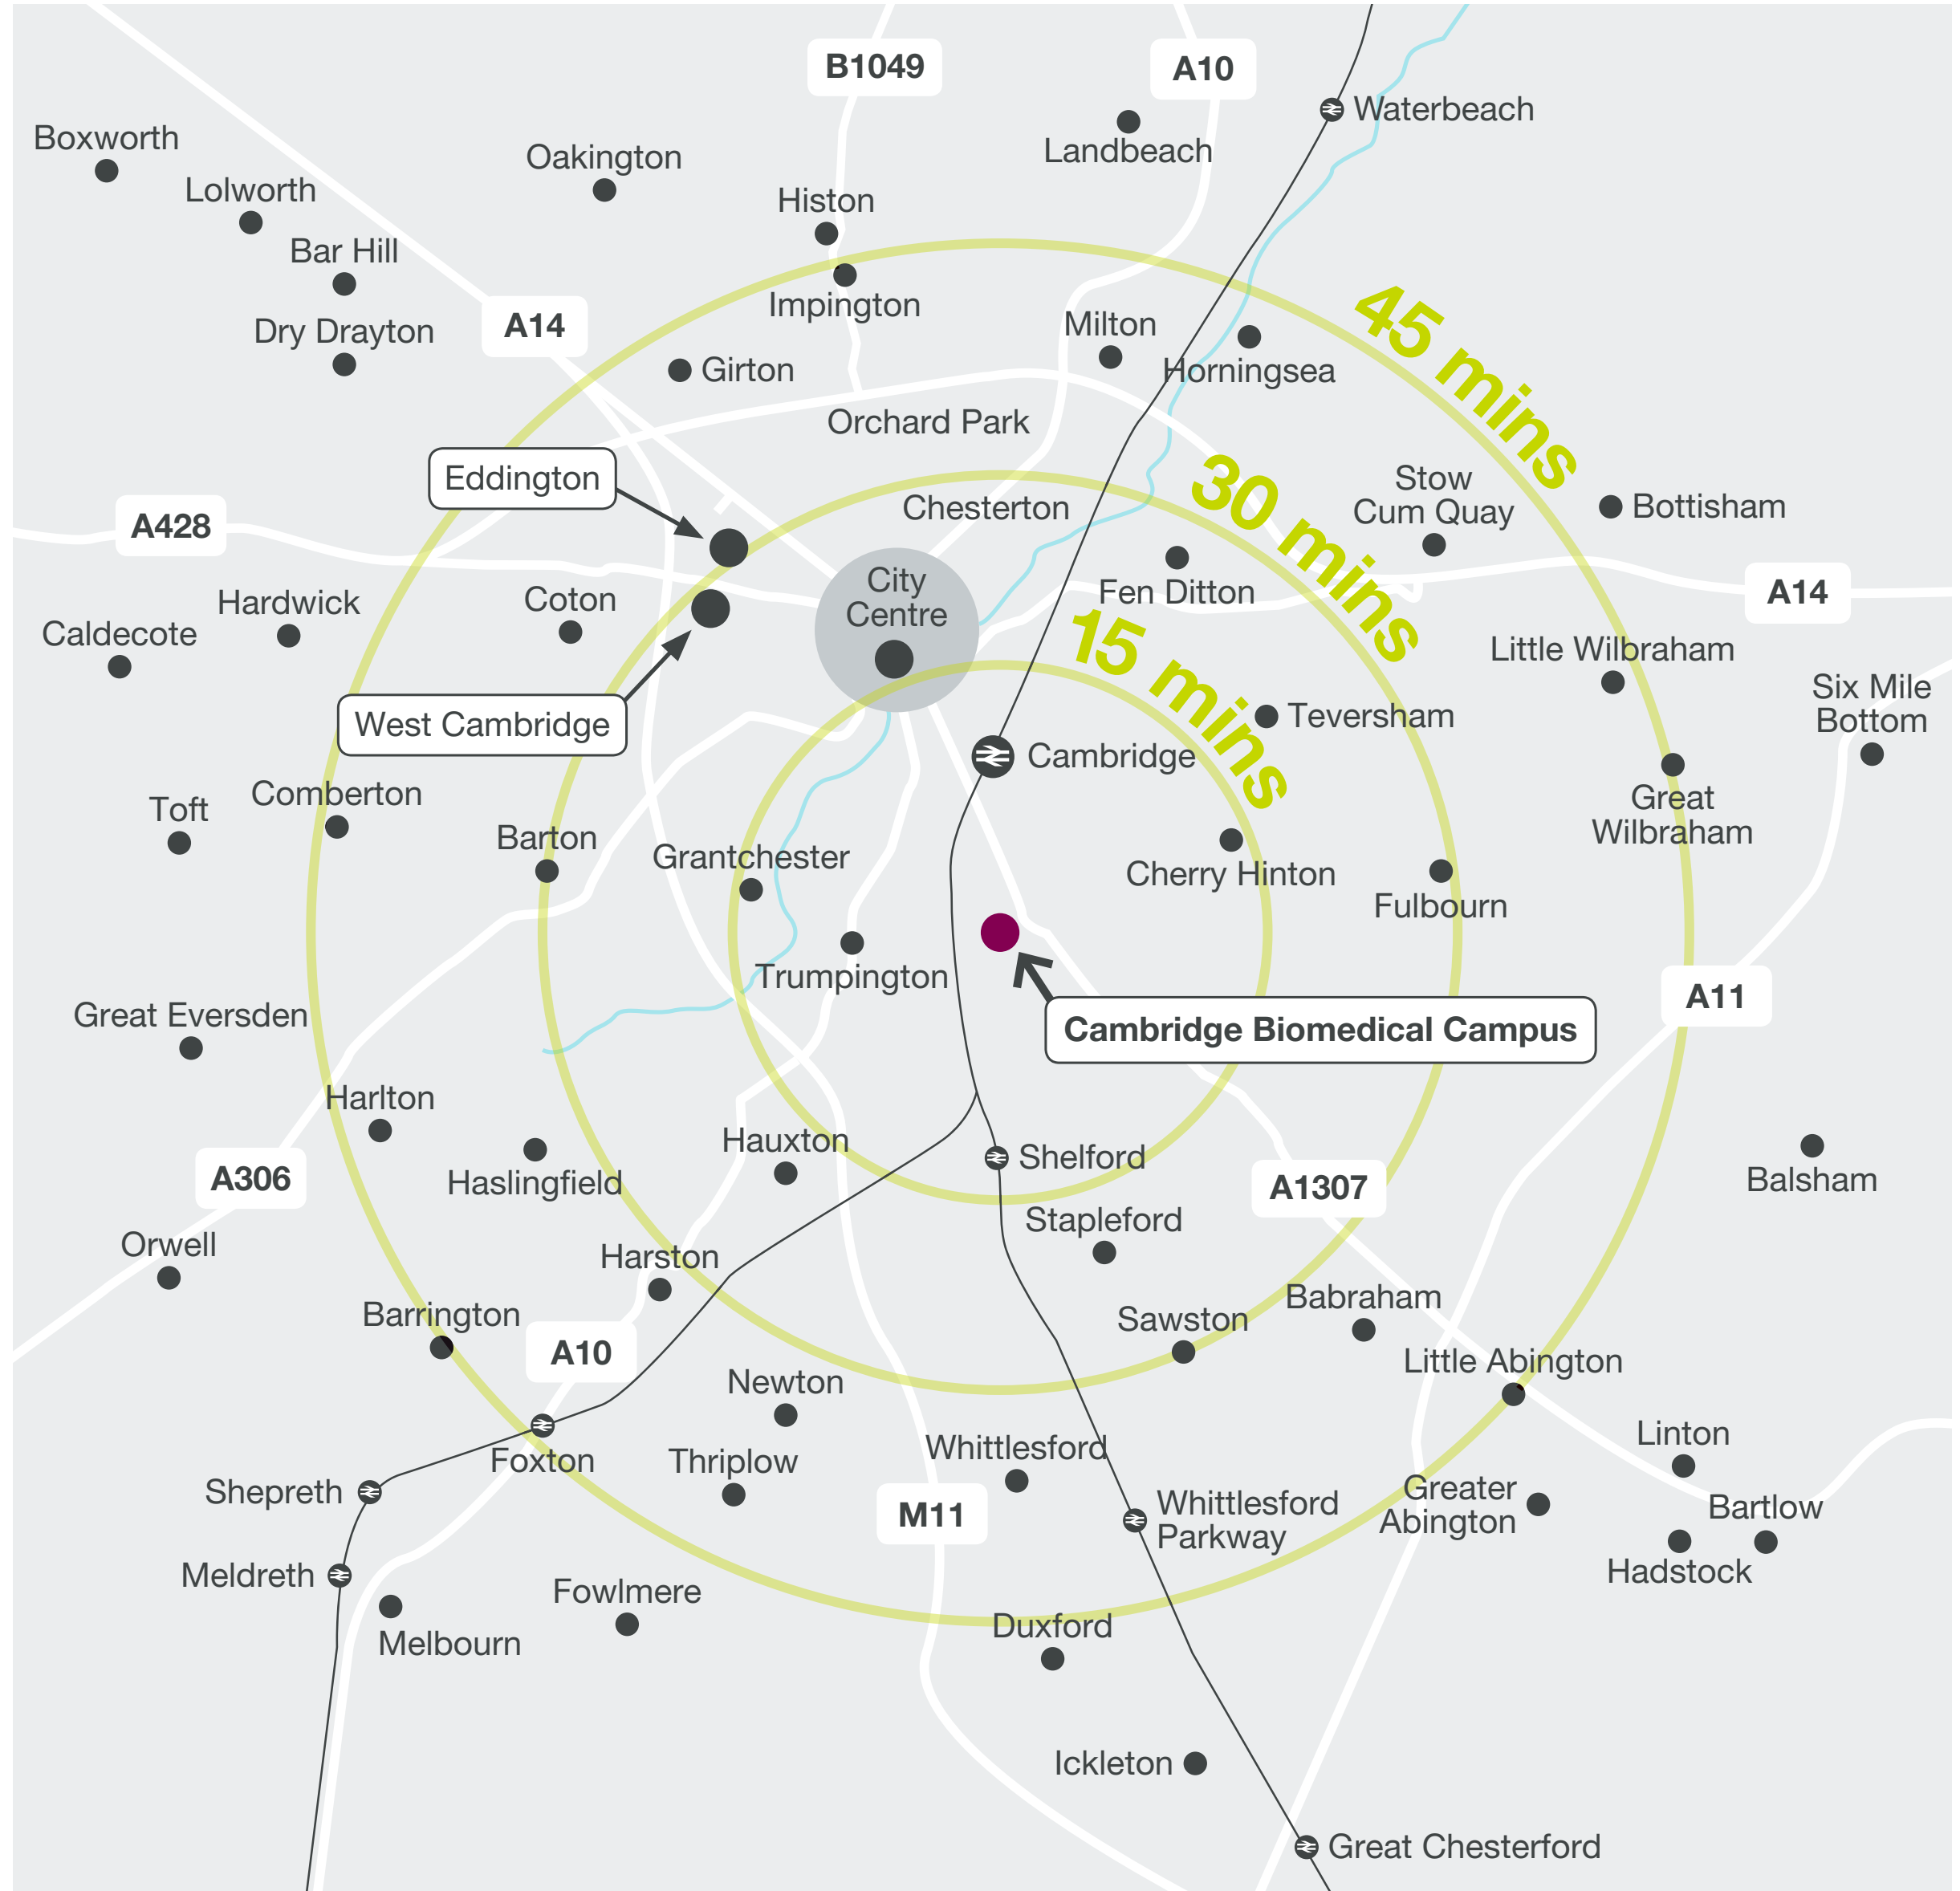

Travelling by cycle

Get on your bike

The CBC is only a 10–15 minute cycle ride from both Babraham and Trumpington Park and Ride sites.

Planning your route

A number of cycling maps are available [here](#).

The [CamCycle Route Planner](#) can be useful if you're new to cycling and would like some assistance with planning your route to work.

Visitor cycle racks are situated outside The Discovery Centre at Robinson Way.